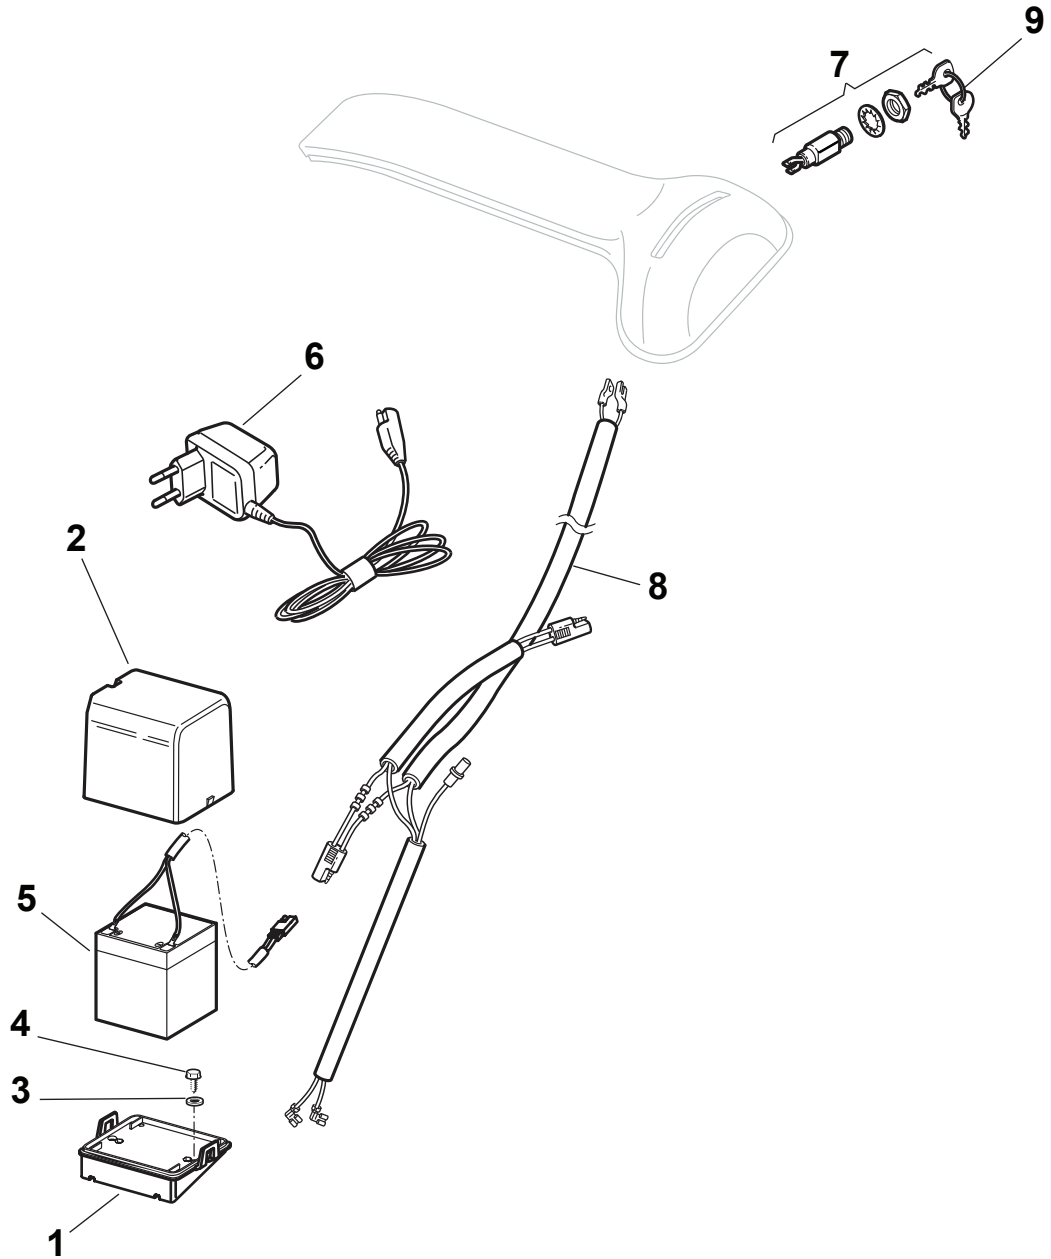

Fig.	Quantity	Part No	Description	Notes
1	1	481007160/0	Throttle Cable	
2	1	381007221/0	Dashboard Throttle Lever	only for B&S 450-500 Series and SV40/RV40/V35 Engines
2	1	381007280/2	Dashboard Throttle Lever	
3	2	112735105/0	Screw	
4	1	322981467/0	Plate	
5	1	112791500/0	Screw	
6	1	112530060/0	Spring Washer	
7	1	112523040/0	Washer	
8	1	112523040/0	Washer	
9	1	112154510/0	Nut	
10	1	322120189/0	Red Dashboard	
11	1	114356743/1	Label	for GGP and HONDA Engines
11	1	114356744/1	Label	for B&S Engines
11	1	114356906/1	Label	for DOV Series
11	1	114357646/1	Label	for HONDA Autochoke Engines
12	1	122943006/0	Screw	
13	1	112728460/0	Screw	
14	1	381008609/0	Outfit, Screws	
15	1	422120152/0	Yellow Dashboard	Yellow
15	1	422120154/0	Red Dashboard	Red
15	1	422120158/0	Black Dashboard	Black