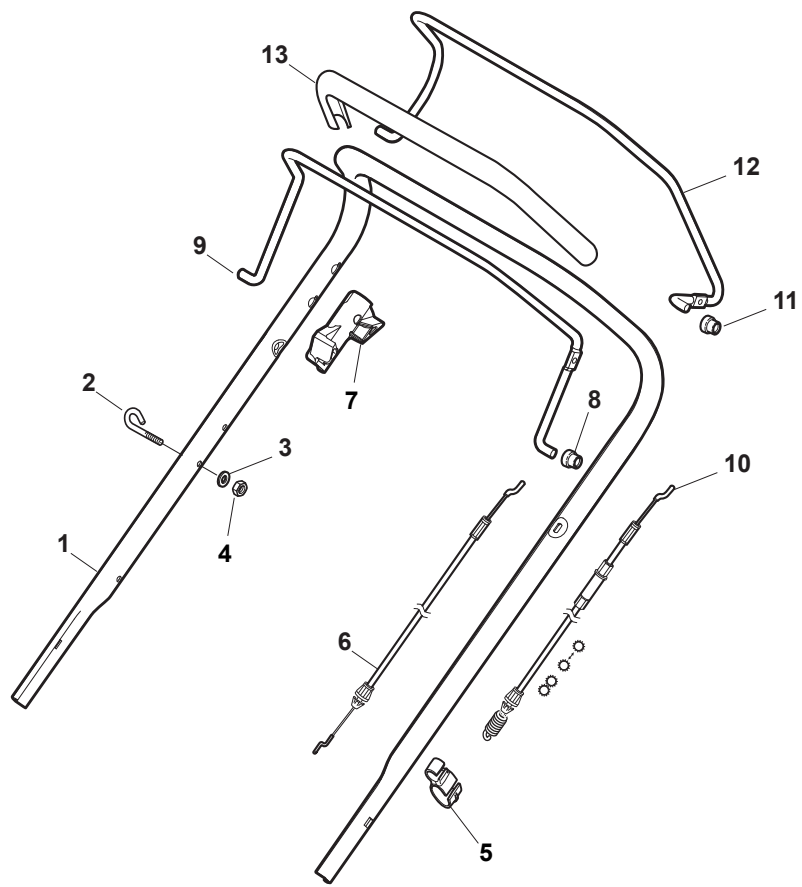

Fig.	Quantity	Part No	Description	Notes
4	1	381030055/0	Cable Rear Drive	
1	1	381006803/0	Handle, Upper Part	Black
1	1	381006805/0	Upper Handle Grey	Grey
2	1	112727787/0	Screw	
3	1	322551640/0	Plate	
5	1	181030056/0	Cable, Thread Engine Brake	Honda / B&S / GGP Engine
5	1	181030057/0	Cable, Thread Engine Brake	SV40 / RV 40 / V35 Engine
6	1	112154510/0	Nut	
7	1	112154510/0	Nut	
8	1	112521330/0	Washer	
9	1	122430313/0	Guide Spring	
10	1	381003330/0	Lever, Engine Brake	
11	1	381003297/1	Driving Lever	
12	1	112000930/0	Benzing Ring	

Fig.	Quantity	Part No	Description	Notes
1	1	381006838/0	Handle, Upper Part Black	for Delta Dashboard - Fix RPM - Throttle
1	1	381007522/0	Handle, Upper Part Black	for TD-CA Dashboard
1	1	381007525/0	Handle, Upper Part Grey	for TD-CA Dashboard
1	1	381007540/0	Handle, Upper Part Yellow	for Delta Dashboard - Fix RPM - Throttle
2	1	122430313/0	Guide Spring	
3	1	112521330/0	Washer	
4	1	112154510/0	Nut	
5	1	118390020/0	Conduit Clip Caproeurope	
6	1	181030053/0	Cable, Thread Engine Brake	GGP Engine / B&S 450-500-550-575-625-675-750 Series
6	1	181030054/0	Cable, Thread Engine Brake	SV40 / RV 40 / V35 Engine
6	1	181030056/0	Cable, Thread Engine Brake	B&S 450-500-550-575-625E Series
6	1	181030070/0	Cable, Thread Engine Brake	Honda Engine
7	1	322545204/0	Fulcrum Pin	
8	1	122041966/0	Bushing	
9	1	181003300/1	Lever, Engine Brake Black	
10	1	381030092/1	Cable Rear Drive	
11	1	122041966/0	Bushing	
12	1	181003301/0	Drive Control Lever	
13	1	122291050/0	Handgrip Black	