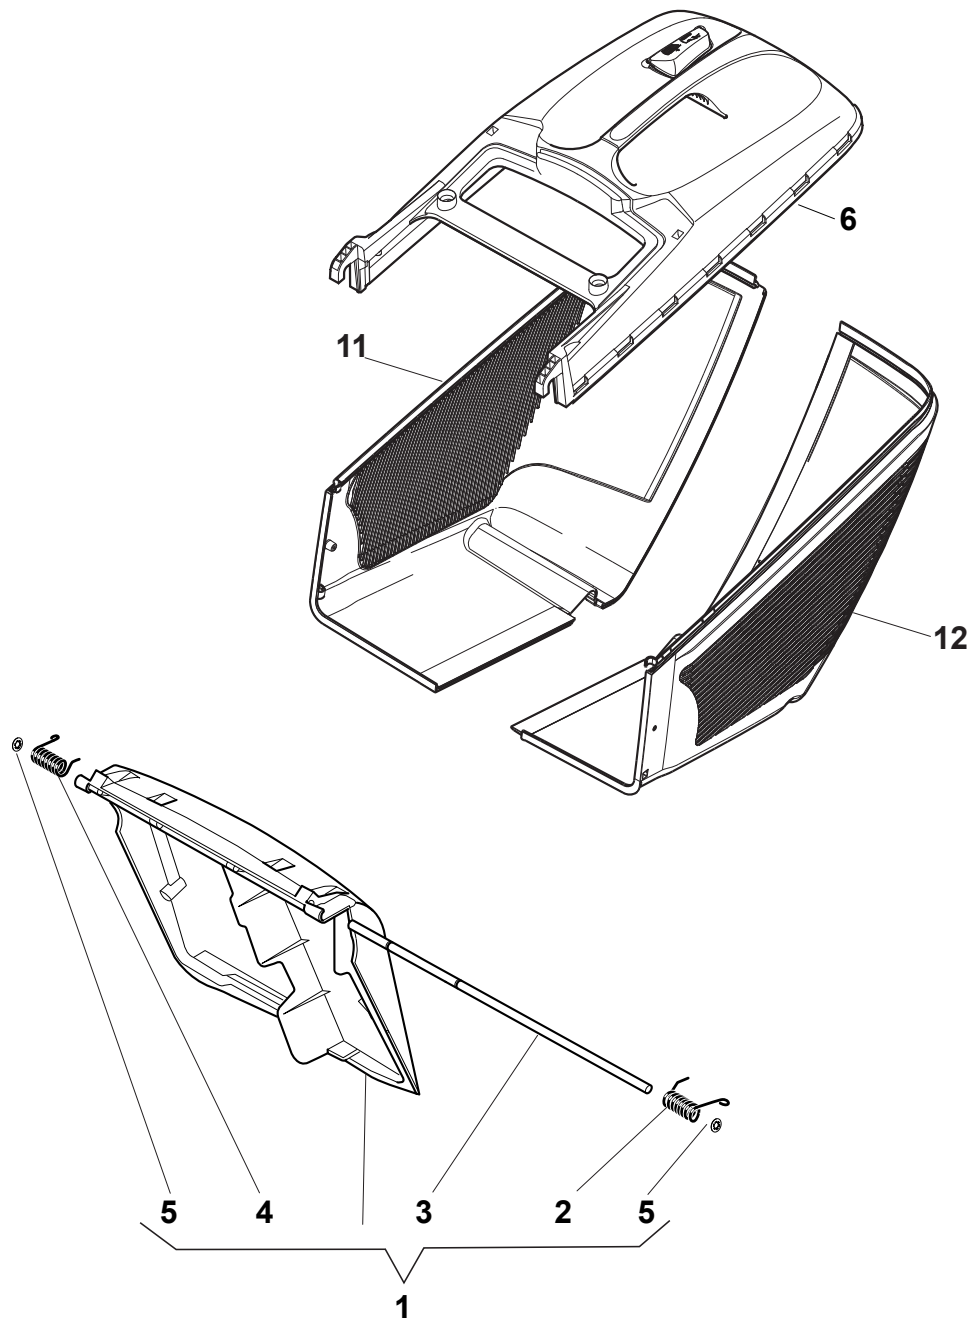

Fig.	Quantity	Part No	Description	Notes
1	1	381008081/2	Stone Guard, Black	Black
1	1	381008098/1	Stone Guard, White	White
1	1	381008082/2	Stone Guard, Yellow	Yellow
2	1	122450466/0	Left Spring	
3	1	122517882/0	Pin	
4	1	122450465/0	Right Spring	
5	2	112604899/0	Crown Fastener	
6	1	381486008/0	Grass-Box, Upper Part	Black
6	1	381486030/0	Grass-Box, Upper Part	Grey
6	1	381486012/0	Grass-Box, Upper Part	Yellow
7	1	122608525/1	Stiffening Lower	
8	1	181002211/0	Box, Fabric	
9	2	112728680/0	Screw	
10	2	112523050/0	Washer	