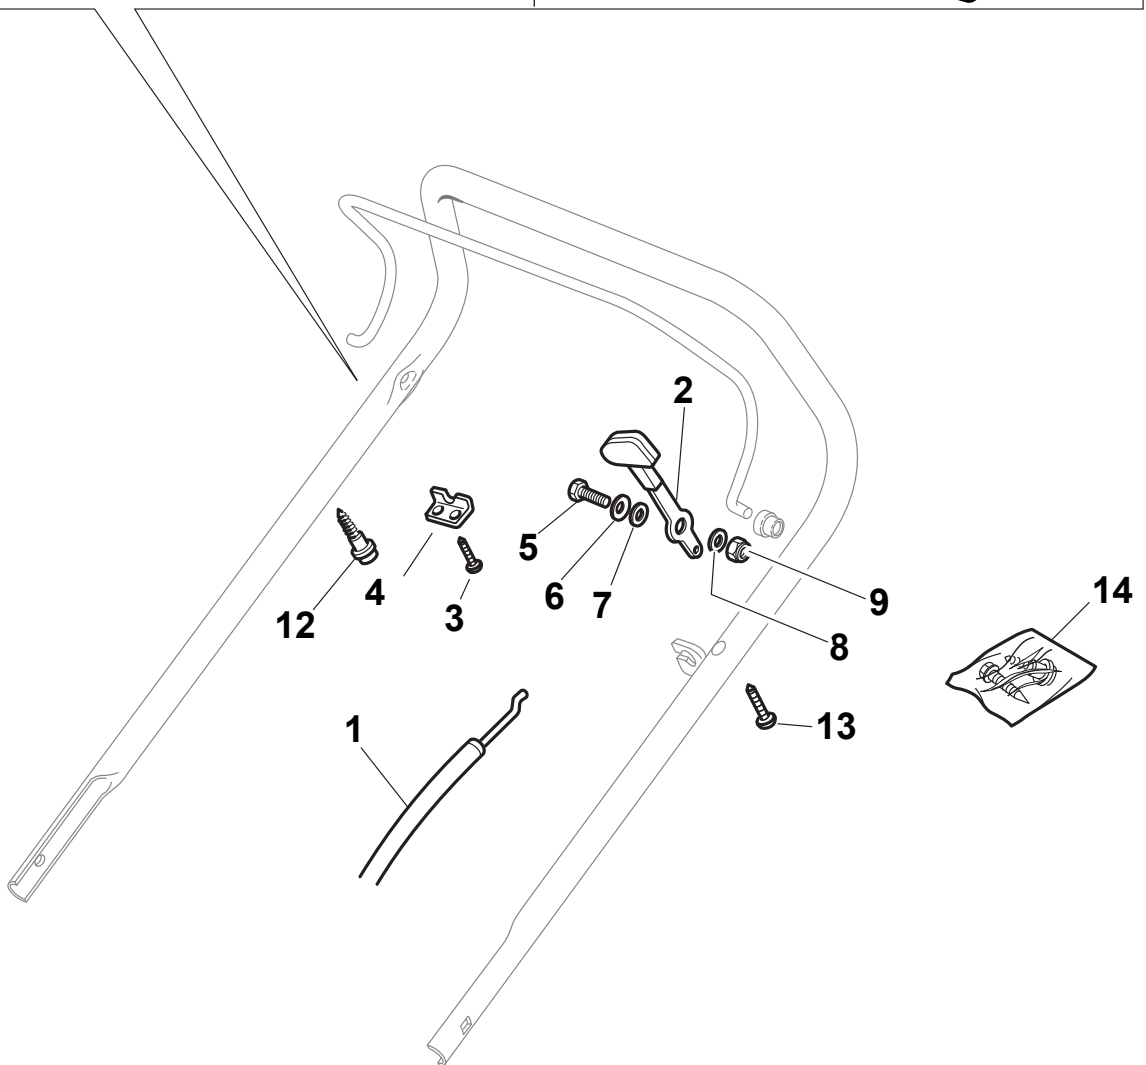

Fig.	Quantity	Part No	Description	Notes
1	1	381006840/0	Handle, Upper Part	for Delta Dashboard - Fix RPM - Throttle
1	1	381007520/0	Handle, Upper Part	for TD-CA Dashboard
2	1	122430313/0	Guide Spring	
3	1	112521330/0	Washer	
4	1	112154510/0	Nut	
5	1	118390020/0	Conduit Clip Caproeuope	
6	1	181030053/0	Cable, Thread Engine Brake	GGP Engine / B&S 450-500-550-575-625-675-750 Series
6	1	181030054/0	Cable, Thread Engine Brake	SV40 / RV 40 / V35 Engine
6	1	181030056/0	Cable, Thread Engine Brake	B&S 450-500-550-575 Series
6	1	181030070/0	Cable, Thread Engine Brake	Honda Engine
9	1	181003363/1	Lever, Engine Brake Black	
10	1	381030092/1	Cable Rear Drive	
12	1	181003364/0	Drive Control Lever	
13	1	122291050/0	Handgrip Black	

Fig.	Quantity	Part No	Description	Notes
1	1	481007160/0	Throttle Cable	
2	1	381007221/0	Dashboard Throttle Lever	only for B&S 450-500 Series and SV40/RV40/V35 Engines
2	1	381007280/2	Dashboard Throttle Lever	
3	2	112735105/0	Screw	
4	1	322981467/0	Plate	
5	1	112791500/0	Screw	
6	1	112530060/0	Spring Washer	
7	1	112523040/0	Washer	
8	1	112523040/0	Washer	
9	1	112154510/0	Nut	
10	1	322120189/0	Red Dashboard	
11	1	114356743/1	Label	for GGP and HONDA Engines
11	1	114356744/1	Label	for B&S Engines
11	1	114356906/1	Label	for DOV Series
11	1	114357646/1	Label	for HONDA Autochoke Engines
12	1	122943006/0	Screw	
13	1	112728460/0	Screw	
14	1	381008609/0	Outfit, Screws	
15	1	422120152/0	Yellow Dashboard	Yellow
15	1	422120154/0	Red Dashboard	Red
15	1	422120158/0	Black Dashboard	Black

Fig.	Quantity	Part No	Description	Notes
1	2	112608600/0	Seeger	
2	2	119216035/0	Bearing	
3	2	122753000/0	Pin	
5	1	181003076/1	Gear Box	
6	1	122601904/0	Pulley	
7	1	112645700/0	Elastic Pin	
8	1	122033283/0	Adjustment Rod	
9	1	135063800/0	Trapezoidal Belt	
11	1	122041957/1	Bushing	
12	1	122450063/0	Spring	
13	1	322680009/0	Washer	
14	1	112154510/0	Nut	
15	1	122110230/0	Hub Cover	