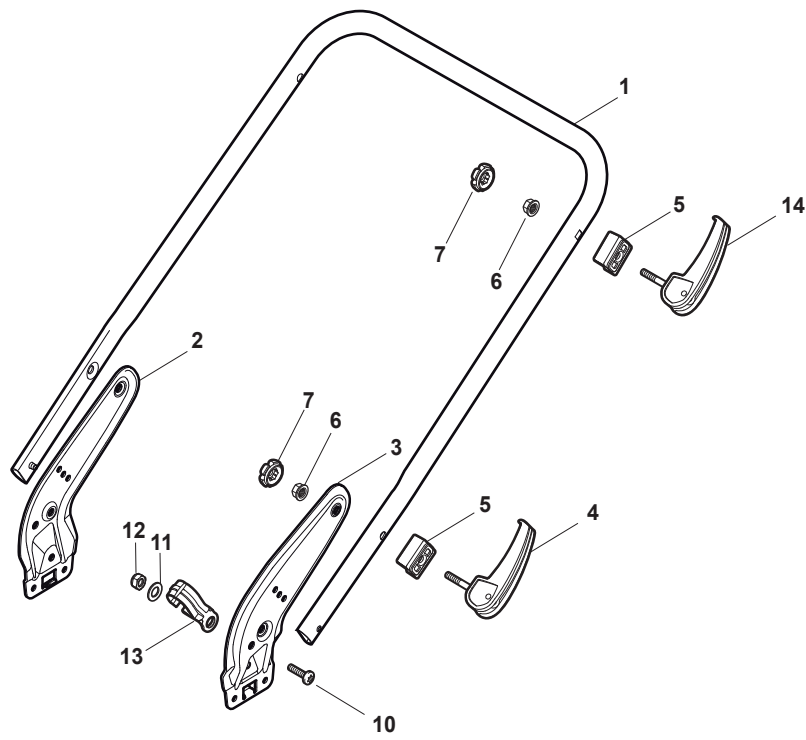

WBH Petrol Steel Ejection-Guard

Issue 9 - 2015

Fig.	Quantity	Part No	Description	Notes
1	1	322108295/1	Side Ejection Conveyor	
2	1	322600313/0	Ejection Guard	
3	2	112727803/0	Screw	
4	1	322806639/0	Fulcrum Pin	
5	2	112154510/0	Nut	
6	2	118203853/0	Screw	
7	1	122450456/0	Spring	
8	1	122517869/1	Pin	
9	2	112604896/0	Crown Fastener	

Fig.	Quantity	Part No	Description	Notes
1	1	322500102/0	Front Combi	
2	2	112523000/1	Washer	
3	2	112728124/0	Screw	
5	1	322226143/0	Mask, Red	
5	1	322226144/0	Mask, Yellow	with Stiga Logo
5	1	322226151/0	Mask, Black	with Stiga Logo
5	1	322226153/0	Mask, Black	
5	1	322226155/0	Mask, Yellow	
6	2	112727799/0	Screw	
7	1	322393638/0	Handlegrip Black	
7	1	322393639/0	Handle, Grey	
7	1	322393640/0	Handle, Yellow	
8	2	112154510/0	Nut	
9	2	112728697/0	Screw	
10	1	322820082/0	Cap	
11	1	322820083/0	Cap	
12	1	322226167/0	Front Plate	
13	1	322226165/0	Mask, Black	
14	2	112728300/0	Screw	
15	1	322226157/0	Mask, Black	
16	1	322393642/0	Bumper Handle	
17	2	112727799/0	Screw	
18	2	112154510/0	Nut	

Fig.	Quantity	Part No	Description	Notes
1	1	381006719/0	Handle Lower Part	Black
1	1	381006720/0	Handle Lower Part	Grey
1	1	381007539/0	Handle, Lower Part Yellow	Yellow
2	1	381005149/0	Right Bracket	Black
2	1	381005185/0	Right Bracket	Stiga Grey
3	1	381005151/0	Left Bracket	Black
3	1	381005187/0	Left Bracket	Stiga Grey
4	4	381003253/0	Handle	
5	4	322680016/0	Washer	
6	4	122131750/0	Nut	
7	4	322399835/0	Knob	
10	2	112760605/0	Screw	
11	2	125038002/1	Bushing	
12	2	112155000/0	Nut	
13	1	322192156/0	Clip	
14	2	381103350/0	Handle	