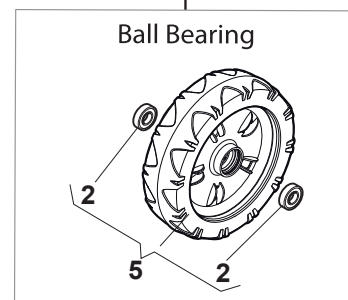

Fig.	Quantity	Part No	Description	Notes
1	2	112608600/0	Seeger	
2	2	119216035/0	Bearing	
3	2	122753000/0	Pin	
5	1	181003076/1	Gear Box	
6	1	122601904/0	Pulley	
7	1	112645700/0	Elastic Pin	
8	1	122033283/0	Adjustment Rod	
9	1	135063800/0	Trapezoidal Belt	
11	1	122041957/1	Bushing	
12	1	122450063/0	Spring	
13	1	322680009/0	Washer	
14	1	112154510/0	Nut	
15	1	122110230/0	Hub Cover	

DELTA Wheels - Ø 200

NTD Wheels - Ø 200

DELTA Wheels - Ø 280

NTD Wheels - Ø 280

NTL 484 W TR/E - W TRQ/E

WBH Petrol Steel Wheels and Hub Caps

Issue 9 - 2015

Fig.	Quantity	Part No	Description	Notes
1	2	381007483/1	Wheel	
2	8	119216035/0	Bearing	
3	2	381007416/2	Wheel	
4	2	381007478/1	Wheel	
5	2	381007417/2	Wheel	