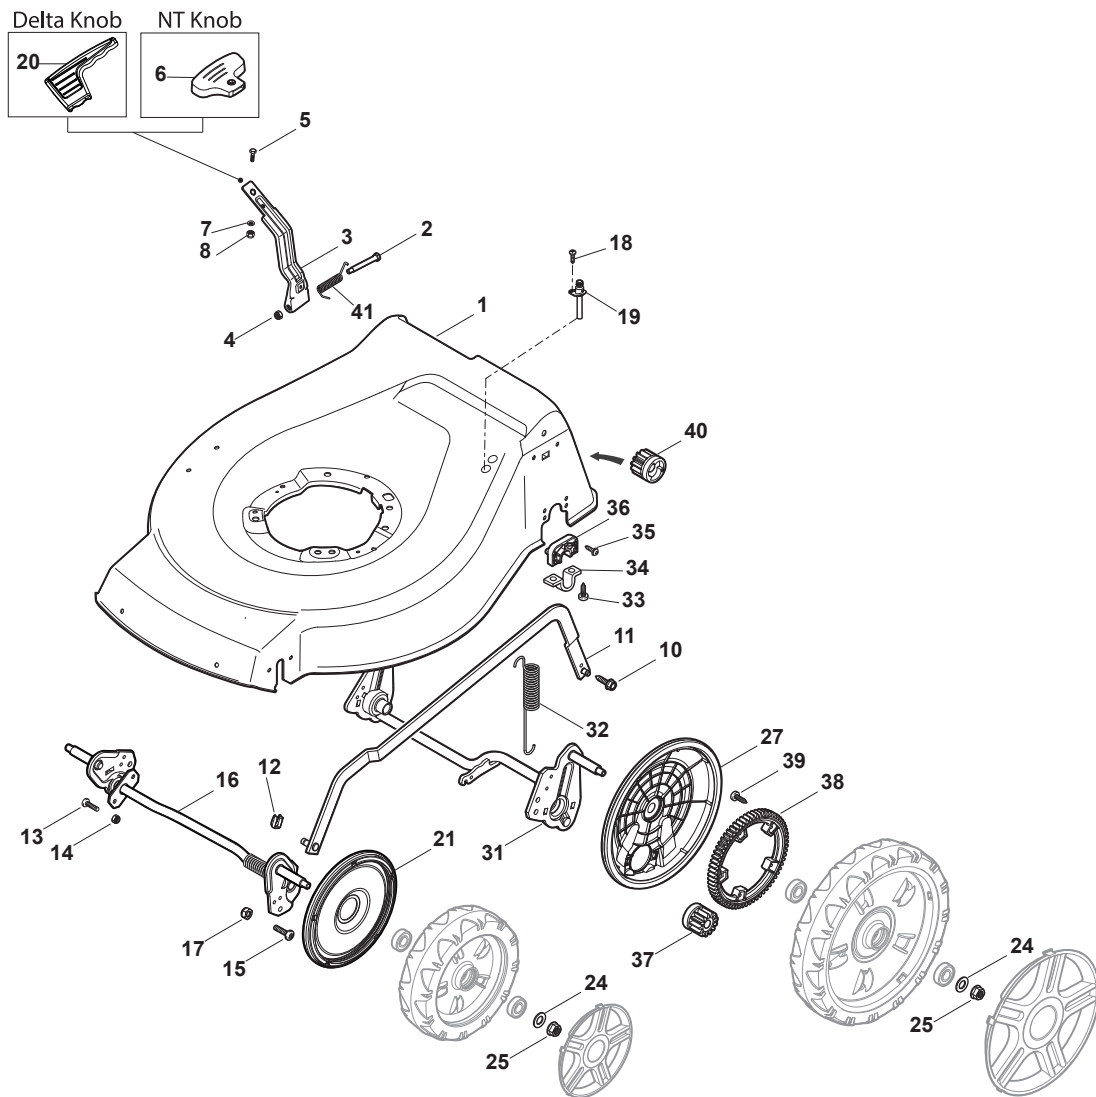

Parts Catalogue

for model
NTL 484 W TR/E - W TRQ/E

- Use GLOBAL GARDEN PRODUCT Genuine Spare Parts specified in the parts list for repair and/or replacement.
- The contents described in the parts list may change due to improvement.
- The drawings of the spare parts are only indicative and might not represent the part in question exactly.
- The indications "right" - "left" - "front" - "rear" refer to the position of the operator when using the machine.
- When placing orders of parts for repair and/or replacement, make sure that the illustrated parts list is the one applying to the machine's year of manufacture, as shown on the identification plate attached to the machine.

THIS INFORMATION IS NOT INTENDED FOR SALE OR RESALE, AND THIS NOTICE MUST REMAIN ON ALL COPIES.

Fig.	Quantity	Part No	Description	Notes
20	1	322394522/0	Knob	Delta Knob
1	1	381004536/0	Red Deck	
1	1	381004538/0	Red Deck	Side Discharge
1	1	381004562/0	Yellow Deck	
1	1	381004731/0	Grey Deck	Side Discharge
1	1	381004741/0	Grey Deck	
2	1	122534131/0	Pin	
3	1	381003398/0	Lever, Height Adjustment	
4	1	112154510/0	Nut	
5	1	112788512/0	Screw	
6	1	322394503/0	Knob	NT Knob
7	1	112521310/0	Washer	
8	1	112150000/0	Nut	
10	1	122943013/0	Screw	
11	1	381002030/0	Rod, Height Adjustment	
12	1	112436051/0	Plate	
13	3	112727803/0	Screw	
14	3	112154510/0	Nut	
15	1	112727801/0	Screw	
16	1	381002883/1	Front Wheel Axle	
17	1	112154510/0	Nut	
18	1	112728450/0	Screw	
19	1	322034002/0	Washing Connection	
21	2	322600145/0	Protection, Wheel	
24	4	112521350/0	Washer	
25	4	112155000/0	Nut	
27	2	322600208/0	Protection, Wheel	
31	1	381302835/1	Axle, Rear Wheels	
32	1	122450460/0	Spring	
33	4	112728697/0	Screw	
34	2	322545152/0	Plate	
35	4	112728697/0	Screw	
36	2	322785304/1	Support	
37	1	122570134/0	Left Pinion	
38	2	322120115/0	Wheels Crown	
39	6	112728706/0	Screw	
40	1	122570133/0	Right Pinion	
41	1	122446192/0	Spring	