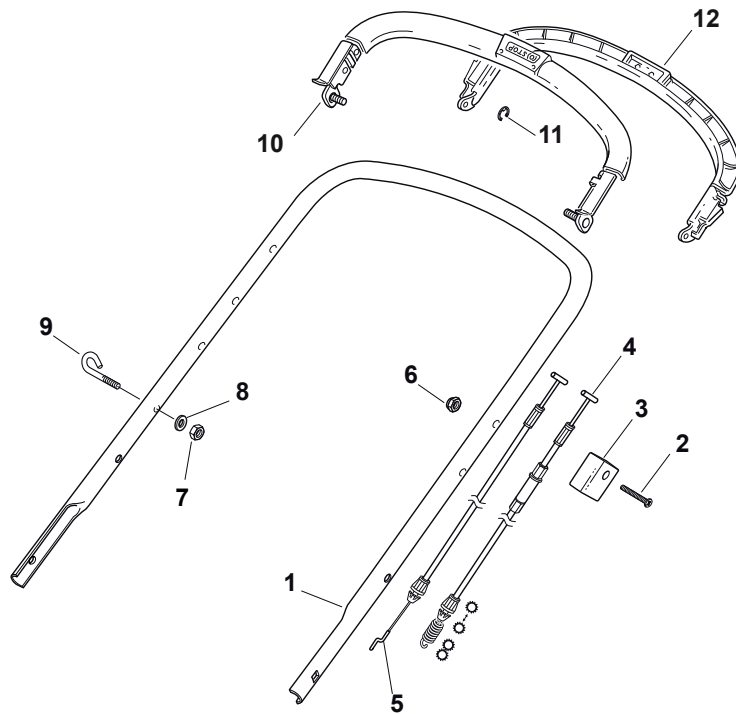

Fig.	Quantity	Part No	Description	Notes
1	1	381007043/0	Handle Lower Part	
2	1	381005133/0	Right Bracket	
3	1	381005135/0	Left Bracket	
4	1	112819120/0	Screw	
5	4	122680006/1	Washer	
6	4	322399804/1	Nut	
7	4	112293200/0	Nut	
10	4	112760605/0	Screw	
11	1	125038002/1	Bushing	
12	2	112155000/0	Nut	
13	2	322192156/0	Clip	
14	1	112523040/0	Washer	
15	1	112154510/0	Nut	
16	1	112369500/0	Elastic Washer	

Fig.	Quantity	Part No	Description	Notes
1	1	381006670/2	Handle Tube	
2	1	381003349/0	Lever, Driving	
3	1	381003472/0	Lever, Engine Brake	Black
3	1	381003344/0	Lever, Engine Brake	Red
4	1	381005149/0	Right Bracket	Black
4	1	381005185/0	Right Bracket	Stiga Grey
5	1	381005151/0	Left Bracket	Black
5	1	381005187/0	Left Bracket	Stiga Grey
7	2	381006773/1	Handle Black	
7	2	381006774/1	Handle Grey	
8	1	122430309/0	Spring	
9	2	112154330/0	Nut	
10	4	112735662/1	Screw	
11	4	322041967/1	Bushing	
12	3	112154510/0	Nut	
13	2	112728721/0	Screw	
14	1	112727784/0	Screw	
15	1	381030097/0	Cable Rear Drive	
16	1	181030099/0	Cable, Thread Engine Brake	
17	1	322551639/0	Fixed Plate	
18	1	322806644/0	Protection	
19	2	112727812/0	Screw	
20	2	112523000/1	Washer	
21	1	322488301/0	Joint Sleeve Grey Right	
22	1	322488303/0	Joining Sleeve Grey Left	
23	2	112154220/0	Nut	
24	2	322399835/0	Knob	
25	2	381003253/0	Handle	
26	2	322680017/0	Washer	
27	1	112155000/0	Nut	
28	1	125038002/1	Bushing	
29	1	322192156/0	Clip	
30	1	112760605/0	Screw	

Fig.	Quantity	Part No	Description	Notes
4	1	381030055/0	Cable Rear Drive	
1	1	381006803/0	Handle, Upper Part	Black
1	1	381006805/0	Upper Handle Grey	Grey
2	1	112727787/0	Screw	
3	1	322551640/0	Plate	
5	1	181030056/0	Cable, Thread Engine Brake	Honda / B&S / GGP Engine
5	1	181030057/0	Cable, Thread Engine Brake	SV40 / RV 40 / V35 Engine
6	1	112154510/0	Nut	
7	1	112154510/0	Nut	
8	1	112521330/0	Washer	
9	1	122430313/0	Guide Spring	
10	1	381003330/0	Lever, Engine Brake	
11	1	381003297/1	Driving Lever	
12	1	112000930/0	Benzing Ring	