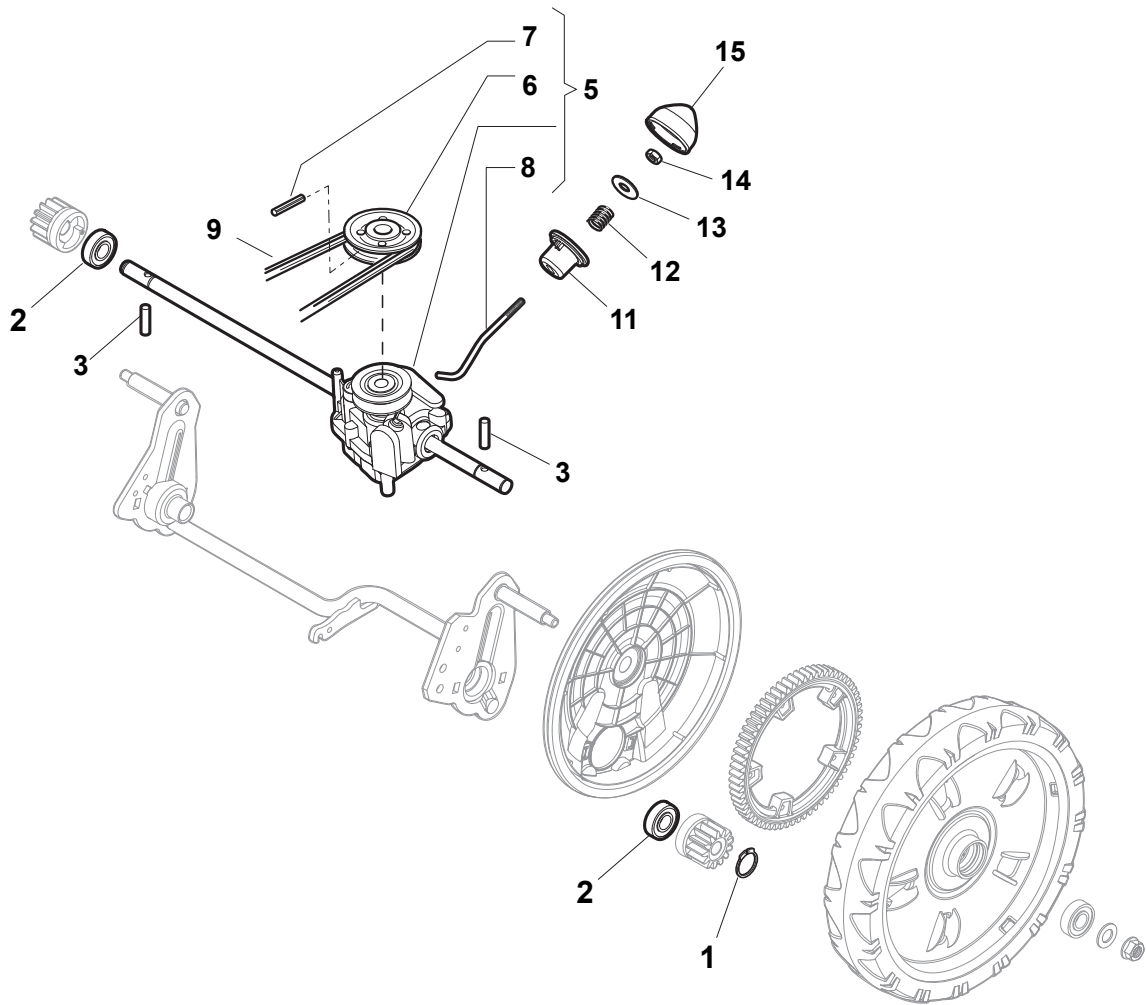

Fig.	Quantity	Part No	Description	Notes
12	1	118204136/0	Battery Charger	CE plugg with B&S 775IS
1	2	112731590/0	Screw	
2	2	125160012/0	Spacer	
3	1	322785123/0	Battery Support	
4	1	118120052/0	Battery	
5	1	322109530/0	Battery Cover	
6	1	118204192/3	Electric Start Wire	
6	1	118204198/0	Electric Start Wire	
7	1	322722801/0	Starting Block Outer Half-Bearing	
8	1	322722800/0	Starting Block Inner Half-Bearing	
9	1	118450050/0	Starting Block	
10	2	112728702/0	Screw	
11	1	112728691/0	Screw	
12	1	118204120/0	Battery Charger	CE plugg
12	1	118204121/0	Battery Charger	UK plugg
13	1	118210016/1	Starting Key	

Fig.	Quantity	Part No	Description	Notes
1	2	112608600/0	Seeger	
2	2	119216035/0	Bearing	
3	2	122753000/0	Pin	
5	1	181003076/1	Gear Box	
6	1	122601904/0	Pulley	
7	1	112645700/0	Elastic Pin	
8	1	122033283/0	Adjustment Rod	
9	1	135063800/0	Trapezoidal Belt	
11	1	122041957/1	Bushing	
12	1	122450063/0	Spring	
13	1	322680009/0	Washer	
14	1	112154510/0	Nut	
15	1	122110230/0	Hub Cover	