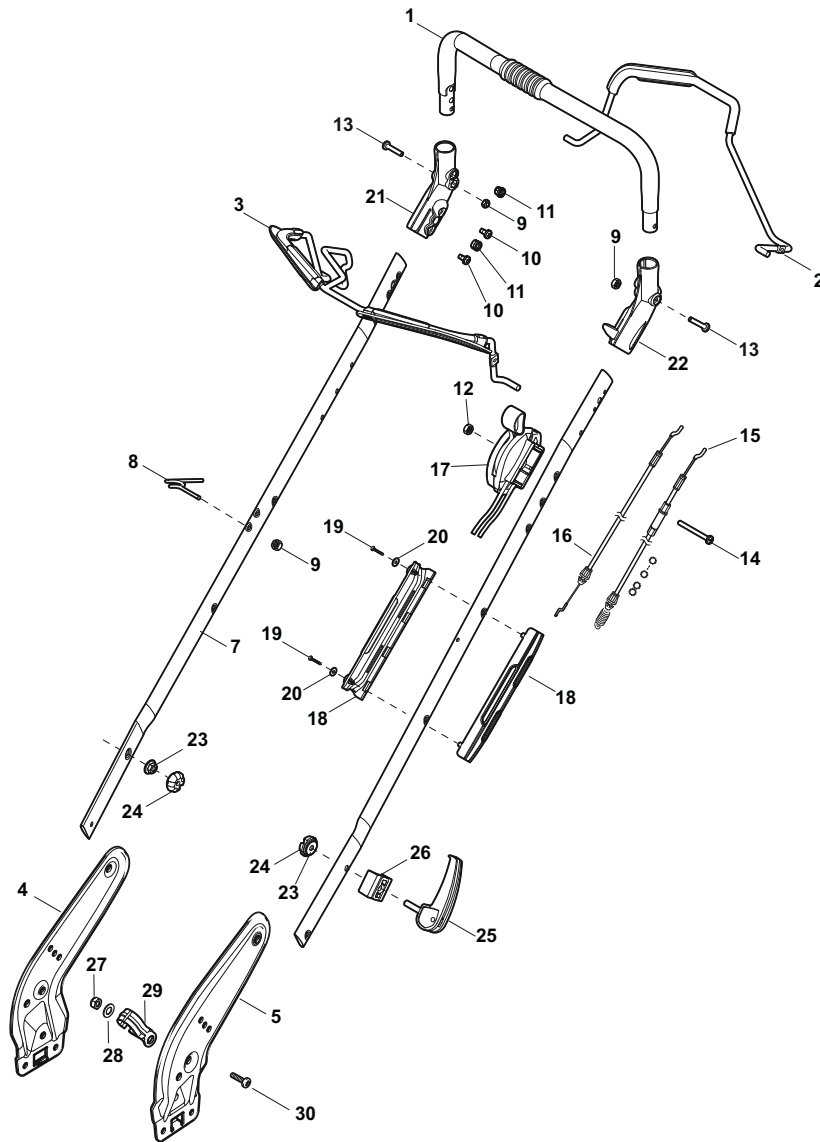

WBH Petrol Steel Ejection-Guard

Issue 9 - 2015

Fig.	Quantity	Part No	Description	Notes
1	1	322108295/1	Side Ejection Conveyor	
2	1	322600313/0	Ejection Guard	
3	2	112727803/0	Screw	
4	1	322806639/0	Fulcrum Pin	
5	2	112154510/0	Nut	
6	2	118203853/0	Screw	
7	1	122450456/0	Spring	
8	1	122517869/1	Pin	
9	2	112604896/0	Crown Fastener	

Fig.	Quantity	Part No	Description	Notes
1	1	381007043/0	Handle Lower Part	
2	1	381005133/0	Right Bracket	
3	1	381005135/0	Left Bracket	
4	1	112819120/0	Screw	
5	4	122680006/1	Washer	
6	4	322399804/1	Nut	
7	4	112293200/0	Nut	
10	4	112760605/0	Screw	
11	1	125038002/1	Bushing	
12	2	112155000/0	Nut	
13	2	322192156/0	Clip	
14	1	112523040/0	Washer	
15	1	112154510/0	Nut	
16	1	112369500/0	Elastic Washer	

Fig.	Quantity	Part No	Description	Notes
1	1	381006670/2	Handle Tube	
2	1	381003349/0	Lever, Driving	
3	1	381003472/0	Lever, Engine Brake	Black
3	1	381003344/0	Lever, Engine Brake	Red
4	1	381005149/0	Right Bracket	Black
4	1	381005185/0	Right Bracket	Stiga Grey
5	1	381005151/0	Left Bracket	Black
5	1	381005187/0	Left Bracket	Stiga Grey
7	2	381006773/1	Handle Black	
7	2	381006774/1	Handle Grey	
8	1	122430309/0	Spring	
9	2	112154330/0	Nut	
10	4	112735662/1	Screw	
11	4	322041967/1	Bushing	
12	3	112154510/0	Nut	
13	2	112728721/0	Screw	
14	1	112727786/0	Screw	
15	1	381030093/1	Cable Rear Drive	
16	1	181030073/0	Cable, Thread Engine Brake	
17	1	181005516/0	Throttle Cable	for B&S Engine
17	1	181005514/0	Throttle Cable	for Honda and GGP Engine
17	1	181005515/0	Throttle Cable	for Honda Autochoke Engine
18	1	322806644/0	Protection	
19	2	112727812/0	Screw	
20	2	112523000/1	Washer	
21	1	322488301/0	Joint Sleeve Grey Right	
22	1	322488303/0	Joining Sleeve Grey Left	
23	2	112154220/0	Nut	
24	2	322399835/0	Knob	
25	2	381003253/0	Handle	
26	2	322680017/0	Washer	
27	1	112155000/0	Nut	
28	1	125038002/1	Bushing	
29	1	322192156/0	Clip	
30	1	112760605/0	Screw	