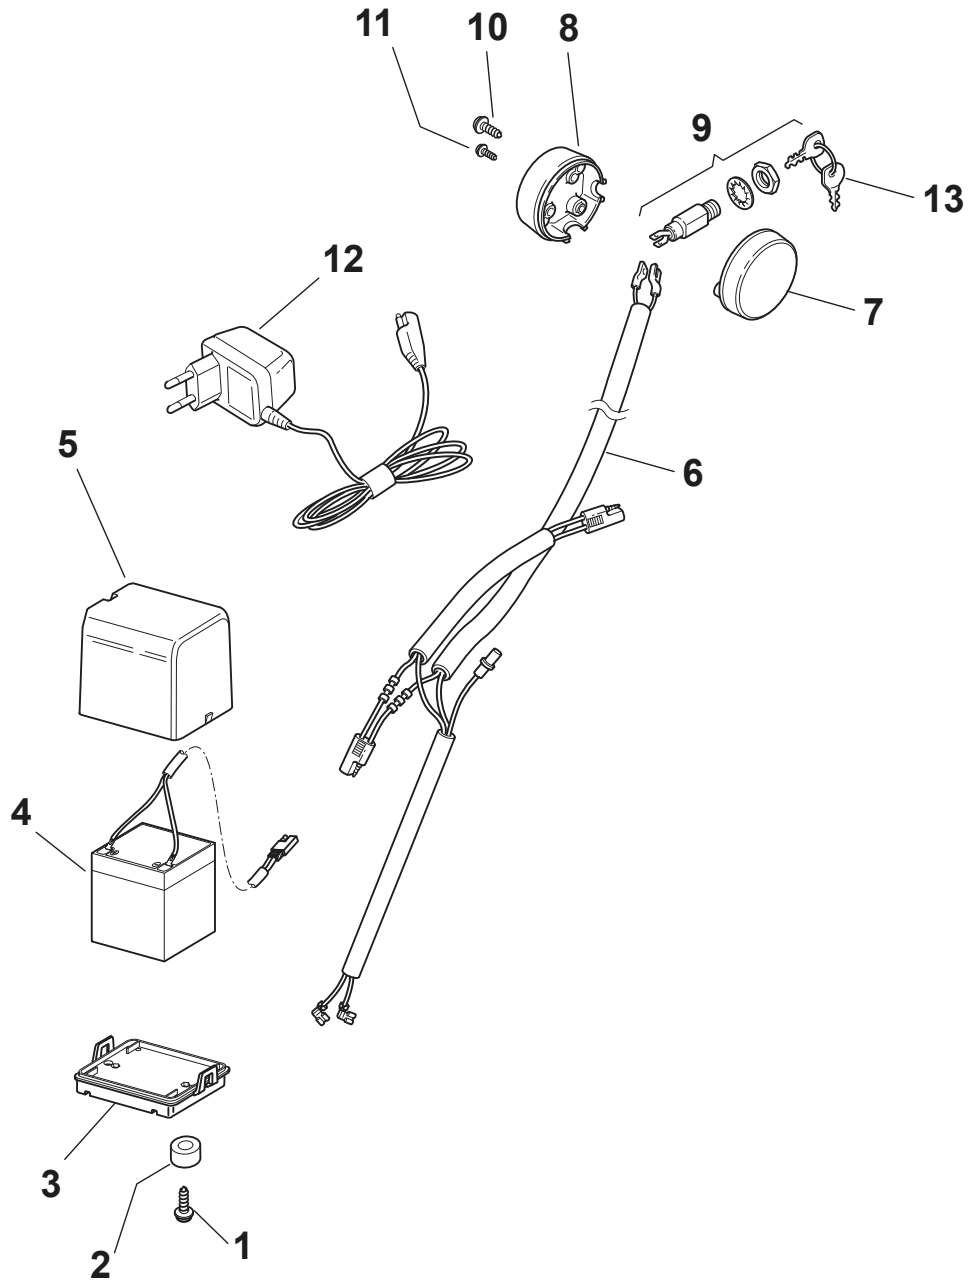

Fig.	Quantity	Part No	Description	Notes
1	1	481007160/0	Throttle Cable	
2	1	381007221/0	Dashboard Throttle Lever	only for B&S 450-500 Series and SV40/RV40/V35 Engines
2	1	381007280/2	Dashboard Throttle Lever	
3	2	112735105/0	Screw	
4	1	322981467/0	Plate	
5	1	112791500/0	Screw	
6	1	112530060/0	Spring Washer	
7	1	112523040/0	Washer	
8	1	112523040/0	Washer	
9	1	112154510/0	Nut	
10	1	322120189/0	Red Dashboard	
11	1	114356743/1	Label	for GGP and HONDA Engines
11	1	114356744/1	Label	for B&S Engines
11	1	114356906/1	Label	for DOV Series
11	1	114357646/1	Label	for HONDA Autochoke Engines
12	1	122943006/0	Screw	
13	1	112728460/0	Screw	
14	1	381008609/0	Outfit, Screws	
15	1	422120152/0	Yellow Dashboard	Yellow
15	1	422120154/0	Red Dashboard	Red
15	1	422120158/0	Black Dashboard	Black

Fig.	Quantity	Part No	Description	Notes
6	1	118204136/0	Battery Charger	CE plugg with B&S 775 IS
1	1	322785123/0	Battery Support	
2	1	322109530/0	Battery Cover	
3	2	112521310/0	Washer	
4	2	112731590/0	Screw	
5	1	118120052/0	Battery	
6	1	118204120/0	Battery Charger	(CE)
6	1	118204121/0	Battery Charger	(UK)
7	1	118450051/0	Switch	
8	1	118204192/3	Electric Start Wire	
8	1	118204198/0	Electric Start Wire	
9	1	118210016/1	Starting Key	

Fig.	Quantity	Part No	Description	Notes
1	2	112608600/0	Seeger	
2	2	119216035/0	Bearing	
3	2	122753000/0	Pin	
5	1	181003076/1	Gear Box	
6	1	122601904/0	Pulley	
7	1	112645700/0	Elastic Pin	
8	1	122033283/0	Adjustment Rod	
9	1	135063800/0	Trapezoidal Belt	
11	1	122041957/1	Bushing	
12	1	122450063/0	Spring	
13	1	322680009/0	Washer	
14	1	112154510/0	Nut	
15	1	122110230/0	Hub Cover	