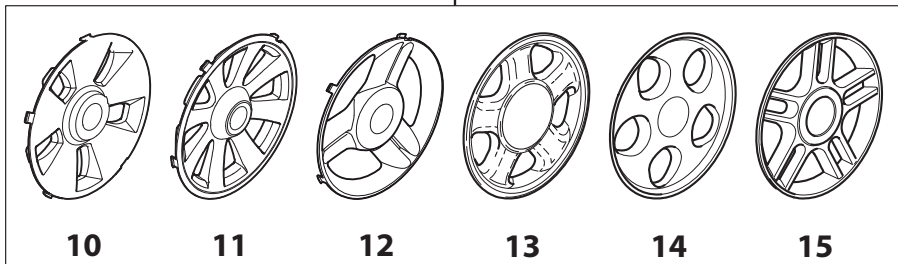

DELTA Wheels - Ø 200

NTD Wheels - Ø 200

DELTA Wheels - Ø 280

NTD Wheels - Ø 280

NTL 484 W TR/E - W TRQ/E

WBH Petrol Steel Wheels and Hub Caps

Issue 9 - 2015

Fig.	Quantity	Part No	Description	Notes
1	2	381007483/1	Wheel	
2	8	119216035/0	Bearing	
3	2	381007416/2	Wheel	
4	2	381007478/1	Wheel	
5	2	381007417/2	Wheel	

DELTA Wheel (Pierced) - Ø 200

DELTA Wheel - Ø 280

Fig.	Quantity	Part No	Description	Notes
3	2	322110640/0	Hub Cap Grey	
4	2	381007478/1	Wheel	
2	8	119216035/0	Bearing	
1	2	381007477/0	Wheel	

Fig.	Quantity	Part No	Description	Notes
1	2	322110643/0	Hub Cap Grey	
2	2	322110645/0	Hub Cap Grey	
2	2	322110649/0	Hub Cap Yellow	
3	2	322110687/0	Hub Cap Grey	
4	2	322110382/0	Hub Cap Grey	
5	2	322110416/0	Hub Cap Grey	
6	2	322110492/0	Hub Cap Grey	
10	2	322110644/0	Hub Cap Grey	
11	2	322110646/0	Hub Cap Grey	
11	2	322110650/0	Hub Cap Yellow	
12	2	322110641/0	Hub Cap Grey	
13	2	322110511/0	Hub Cap Grey	
14	2	322110417/0	Hub Cap Grey	
15	2	322110560/0	Hub Cap Grey	