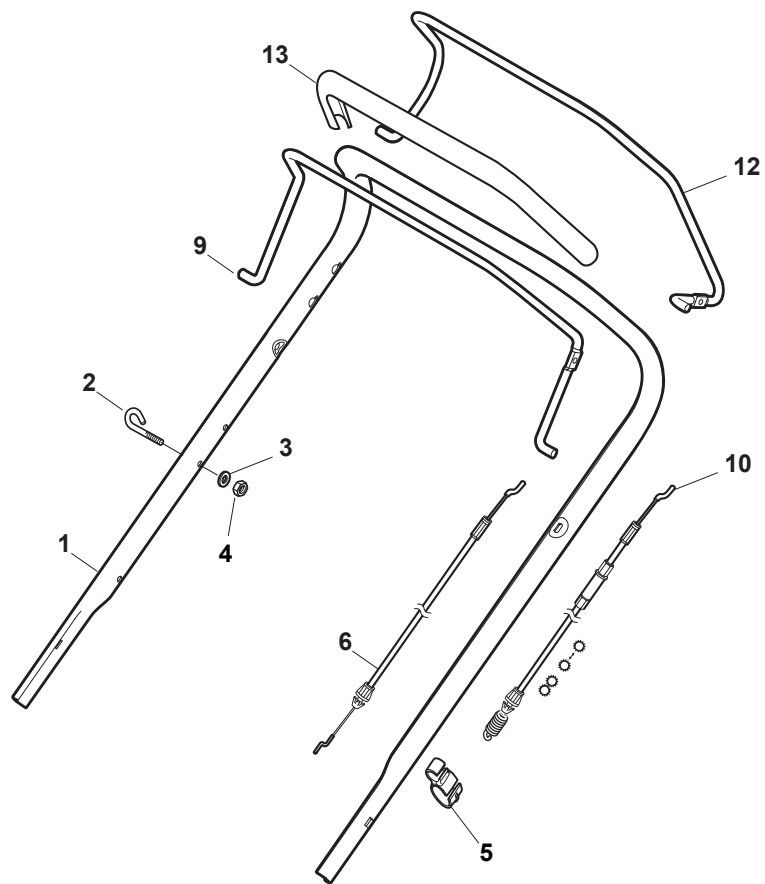

Fig.	Quantity	Part No	Description	Notes
1	1	381006838/0	Handle, Upper Part Black	for Delta Dashboard - Fix RPM - Throttle
1	1	381007522/0	Handle, Upper Part Black	for TD-CA Dashboard
1	1	381007525/0	Handle, Upper Part Grey	for TD-CA Dashboard
1	1	381007540/0	Handle, Upper Part Yellow	for Delta Dashboard - Fix RPM - Throttle
2	1	122430313/0	Guide Spring	
3	1	112521330/0	Washer	
4	1	112154510/0	Nut	
5	1	118390020/0	Conduit Clip Caproeurope	
6	1	181030053/0	Cable, Thread Engine Brake	GGP Engine / B&S 450-500-550-575-625-675-750 Series
6	1	181030054/0	Cable, Thread Engine Brake	SV40 / RV 40 / V35 Engine
6	1	181030056/0	Cable, Thread Engine Brake	B&S 450-500-550-575-625E Series
6	1	181030070/0	Cable, Thread Engine Brake	Honda Engine
7	1	322545204/0	Fulcrum Pin	
8	1	122041966/0	Bushing	
9	1	181003300/1	Lever, Engine Brake Black	
10	1	381030092/1	Cable Rear Drive	
11	1	122041966/0	Bushing	
12	1	181003301/0	Drive Control Lever	
13	1	122291050/0	Handgrip Black	

Fig.	Quantity	Part No	Description	Notes
1	1	381006840/0	Handle, Upper Part	for Delta Dashboard - Fix RPM - Throttle
1	1	381007520/0	Handle, Upper Part	for TD-CA Dashboard
2	1	122430313/0	Guide Spring	
3	1	112521330/0	Washer	
4	1	112154510/0	Nut	
5	1	118390020/0	Conduit Clip Caproeuope	
6	1	181030053/0	Cable, Thread Engine Brake	GGP Engine / B&S 450-500-550-575-625-675-750 Series
6	1	181030054/0	Cable, Thread Engine Brake	SV40 / RV 40 / V35 Engine
6	1	181030056/0	Cable, Thread Engine Brake	B&S 450-500-550-575 Series
6	1	181030070/0	Cable, Thread Engine Brake	Honda Engine
9	1	181003363/1	Lever, Engine Brake Black	
10	1	381030092/1	Cable Rear Drive	
12	1	181003364/0	Drive Control Lever	
13	1	122291050/0	Handgrip Black	