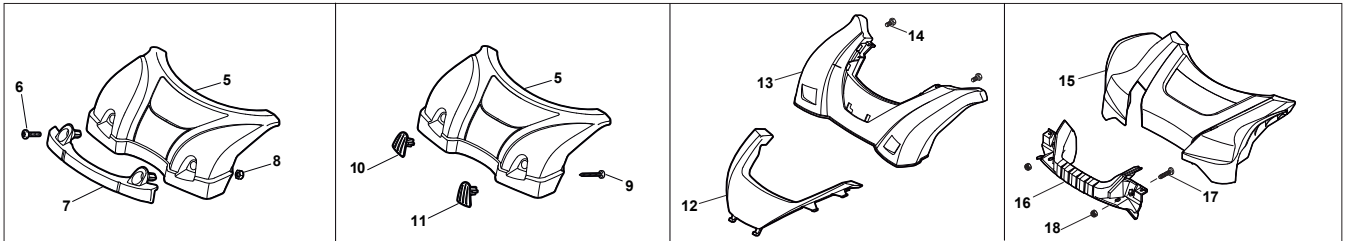

WBH Petrol Steel Ejection-Guard

Issue 9 - 2015

Fig.	Quantity	Part No	Description	Notes
1	1	322108295/1	Side Ejection Conveyor	
2	1	322600313/0	Ejection Guard	
3	2	112727803/0	Screw	
4	1	322806639/0	Fulcrum Pin	
5	2	112154510/0	Nut	
6	2	118203853/0	Screw	
7	1	122450456/0	Spring	
8	1	122517869/1	Pin	
9	2	112604896/0	Crown Fastener	