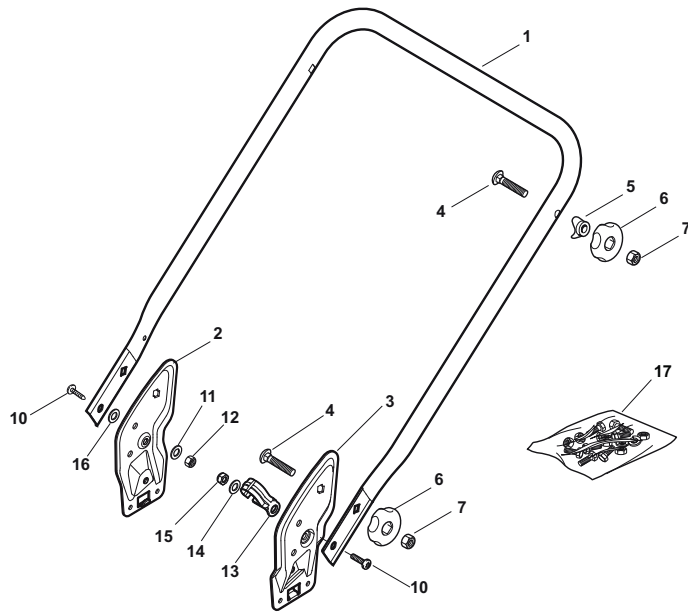

WBH Petrol Steel Ejection-Guard

Issue 9 - 2015

Fig.	Quantity	Part No	Description	Notes
1	1	322108295/1	Side Ejection Conveyor	
2	1	322600313/0	Ejection Guard	
3	2	112727803/0	Screw	
4	1	322806639/0	Fulcrum Pin	
5	2	112154510/0	Nut	
6	2	118203853/0	Screw	
7	1	122450456/0	Spring	
8	1	122517869/1	Pin	
9	2	112604896/0	Crown Fastener	

Fig.	Quantity	Part No	Description	Notes
1	1	322500102/0	Front Combi	
2	2	112523000/1	Washer	
3	2	112728124/0	Screw	
5	1	322226143/0	Mask, Red	
5	1	322226144/0	Mask, Yellow	with Stiga Logo
5	1	322226151/0	Mask, Black	with Stiga Logo
5	1	322226153/0	Mask, Black	
5	1	322226155/0	Mask, Yellow	
6	2	112727799/0	Screw	
7	1	322393638/0	Handlegrip Black	
7	1	322393639/0	Handle, Grey	
7	1	322393640/0	Handle, Yellow	
8	2	112154510/0	Nut	
9	2	112728697/0	Screw	
10	1	322820082/0	Cap	
11	1	322820083/0	Cap	
12	1	322226167/0	Front Plate	
13	1	322226165/0	Mask, Black	
14	2	112728300/0	Screw	
15	1	322226157/0	Mask, Black	
16	1	322393642/0	Bumper Handle	
17	2	112727799/0	Screw	
18	2	112154510/0	Nut	

Fig.	Quantity	Part No	Description	Notes
1	1	381006719/0	Handle Lower Part	Black
1	1	381006720/0	Handle Lower Part	Grey
1	1	381007539/0	Handle, Lower Part Yellow	Yellow
2	1	381005149/0	Right Bracket	Black
2	1	381005185/0	Right Bracket	Stiga Grey
3	1	381005151/0	Left Bracket	Black
3	1	381005187/0	Left Bracket	Stiga Grey
4	4	381003253/0	Handle	
5	4	322680016/0	Washer	
6	4	122131750/0	Nut	
7	4	322399835/0	Knob	
10	2	112760605/0	Screw	
11	2	125038002/1	Bushing	
12	2	112155000/0	Nut	
13	1	322192156/0	Clip	
14	2	381103350/0	Handle	

Fig.	Quantity	Part No	Description	Notes
1	1	381007043/0	Handle Lower Part	
2	1	381005133/0	Right Bracket	
3	1	381005135/0	Left Bracket	
4	1	112819120/0	Screw	
5	4	122680006/1	Washer	
6	4	322399804/1	Nut	
7	4	112293200/0	Nut	
10	4	112760605/0	Screw	
11	1	125038002/1	Bushing	
12	2	112155000/0	Nut	
13	2	322192156/0	Clip	
14	1	112523040/0	Washer	
15	1	112154510/0	Nut	
16	1	112369500/0	Elastic Washer	