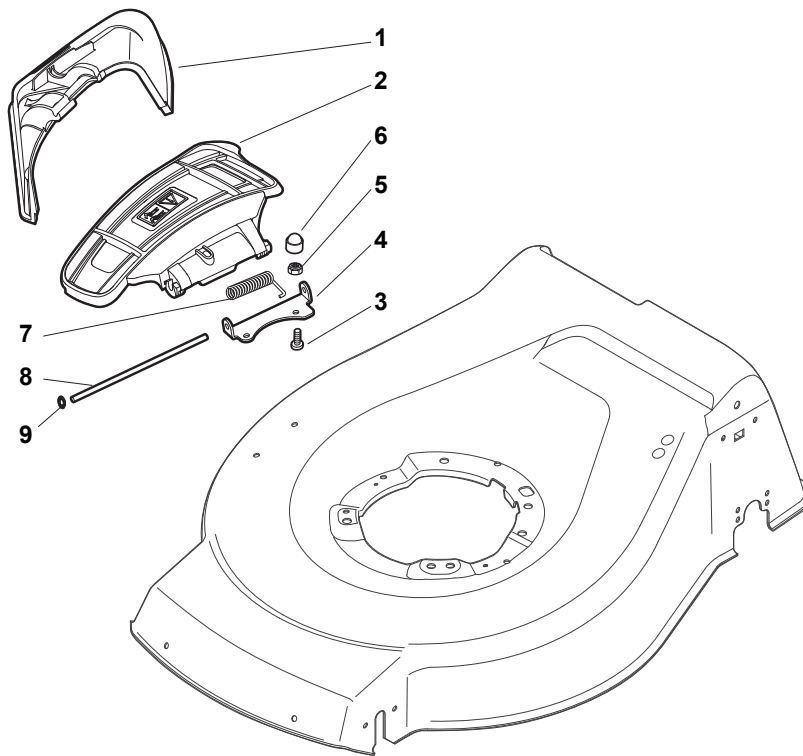

THIS INFORMATION IS NOT INTENDED FOR SALE OR RESALE, AND THIS NOTICE MUST REMAIN ON ALL COPIES.

Fig.	Quantity	Part No	Description	Notes
20	1	322394522/0	Knob	Delta Knob
1	1	381004536/0	Red Deck	
1	1	381004538/0	Red Deck	Side Discharge
1	1	381004562/0	Yellow Deck	
1	1	381004731/0	Grey Deck	Side Discharge
1	1	381004741/0	Grey Deck	
2	1	122534131/0	Pin	
3	1	381003398/0	Lever, Height Adjustment	
4	1	112154510/0	Nut	
5	1	112788512/0	Screw	
6	1	322394503/0	Knob	NT Knob
7	1	112521310/0	Washer	
8	1	112150000/0	Nut	
10	1	122943013/0	Screw	
11	1	381002030/0	Rod, Height Adjustment	
12	1	112436051/0	Plate	
13	3	112727803/0	Screw	
14	3	112154510/0	Nut	
15	1	112727801/0	Screw	
16	1	381002883/1	Front Wheel Axle	
17	1	112154510/0	Nut	
18	1	112728450/0	Screw	
19	1	322034002/0	Washing Connection	
21	2	322600145/0	Protection, Wheel	
24	4	112521350/0	Washer	
25	4	112155000/0	Nut	
27	2	322600208/0	Protection, Wheel	
31	1	381302835/1	Axle, Rear Wheels	
32	1	122450460/0	Spring	
33	4	112728697/0	Screw	
34	2	322545152/0	Plate	
35	4	112728697/0	Screw	
36	2	322785304/1	Support	
37	1	122570134/0	Left Pinion	
38	2	322120115/0	Wheels Crown	
39	6	112728706/0	Screw	
40	1	122570133/0	Right Pinion	
41	1	122446192/0	Spring	

WBH Petrol Steel Ejection-Guard

Issue 9 - 2015

Fig.	Quantity	Part No	Description	Notes
1	1	322108295/1	Side Ejection Conveyor	
2	1	322600313/0	Ejection Guard	
3	2	112727803/0	Screw	
4	1	322806639/0	Fulcrum Pin	
5	2	112154510/0	Nut	
6	2	118203853/0	Screw	
7	1	122450456/0	Spring	
8	1	122517869/1	Pin	
9	2	112604896/0	Crown Fastener	