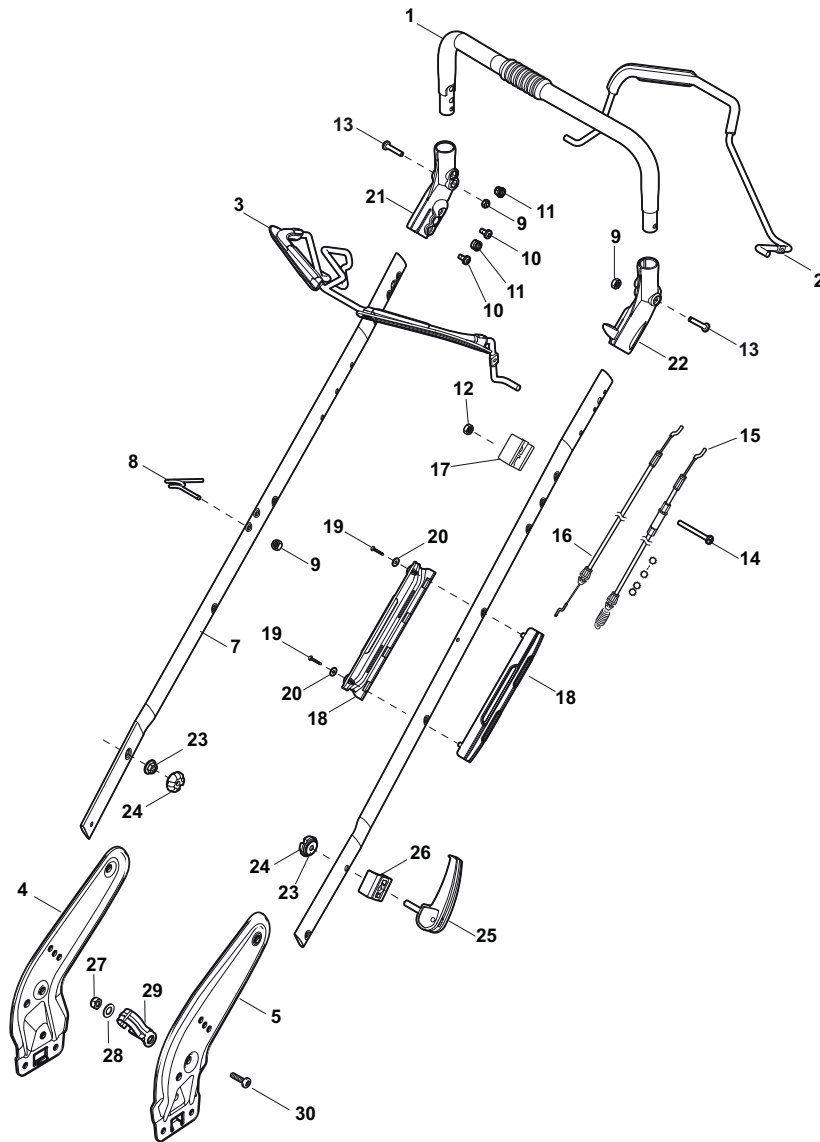

Fig.	Quantity	Part No	Description	Notes
1	1	381007043/0	Handle Lower Part	
2	1	381005133/0	Right Bracket	
3	1	381005135/0	Left Bracket	
4	1	112819120/0	Screw	
5	4	122680006/1	Washer	
6	4	322399804/1	Nut	
7	4	112293200/0	Nut	
10	4	112760605/0	Screw	
11	1	125038002/1	Bushing	
12	2	112155000/0	Nut	
13	2	322192156/0	Clip	
14	1	112523040/0	Washer	
15	1	112154510/0	Nut	
16	1	112369500/0	Elastic Washer	

Fig.	Quantity	Part No	Description	Notes
1	1	381006670/2	Handle Tube	
2	1	381003349/0	Lever, Driving	
3	1	381003472/0	Lever, Engine Brake	Black
3	1	381003344/0	Lever, Engine Brake	Red
4	1	381005149/0	Right Bracket	Black
4	1	381005185/0	Right Bracket	Stiga Grey
5	1	381005151/0	Left Bracket	Black
5	1	381005187/0	Left Bracket	Stiga Grey
7	2	381006773/1	Handle Black	
7	2	381006774/1	Handle Grey	
8	1	122430309/0	Spring	
9	2	112154330/0	Nut	
10	4	112735662/1	Screw	
11	4	322041967/1	Bushing	
12	3	112154510/0	Nut	
13	2	112728721/0	Screw	
14	1	112727786/0	Screw	
15	1	381030093/1	Cable Rear Drive	
16	1	181030073/0	Cable, Thread Engine Brake	
17	1	181005516/0	Throttle Cable	for B&S Engine
17	1	181005514/0	Throttle Cable	for Honda and GGP Engine
17	1	181005515/0	Throttle Cable	for Honda Autochoke Engine
18	1	322806644/0	Protection	
19	2	112727812/0	Screw	
20	2	112523000/1	Washer	
21	1	322488301/0	Joint Sleeve Grey Right	
22	1	322488303/0	Joining Sleeve Grey Left	
23	2	112154220/0	Nut	
24	2	322399835/0	Knob	
25	2	381003253/0	Handle	
26	2	322680017/0	Washer	
27	1	112155000/0	Nut	
28	1	125038002/1	Bushing	
29	1	322192156/0	Clip	
30	1	112760605/0	Screw	