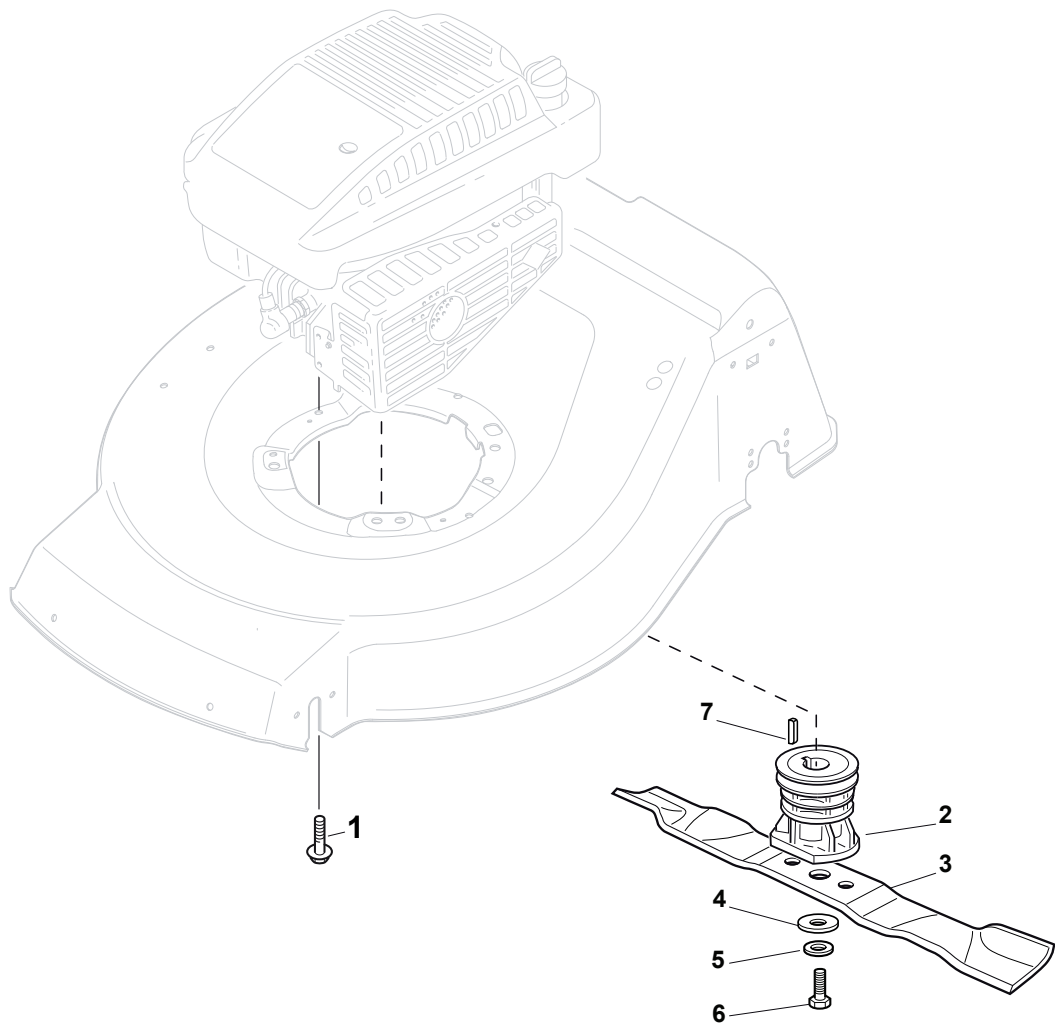

Fig.	Quantity	Part No	Description	Notes
1	1	322108295/1	Side Ejection Conveyor	
2	1	322600313/0	Ejection Guard	
3	2	112727803/0	Screw	
4	1	322806639/0	Fulcrum Pin	
5	2	112154510/0	Nut	
6	2	118203853/0	Screw	
7	1	122450456/0	Spring	
8	1	122517869/1	Pin	
9	2	112604896/0	Crown Fastener	